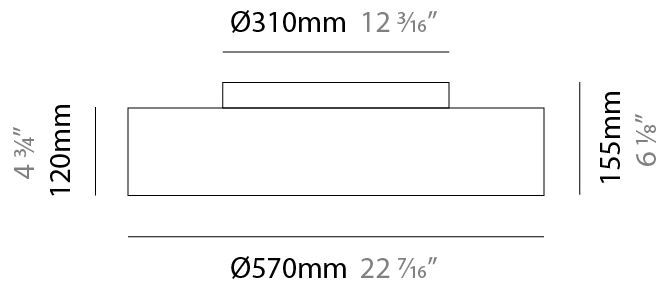

PROJECT
TYPE
SPECIFIER
QUANTITY
DATE

SIGN DRUM SURFACE

A202008-

base number   Color   Finish   Diffuser
Temperature   Options

1. To build a product code in our configurator select the specify button on the base model # product page
2. To build a manual product code on this datasheet choose from the options listed below in blue font and add the suffix to the base model #

GENERAL

Series: Sign Drum
Partner: Zaneen
Division: Architectural
Installation: Surface
Product Type: Ceiling Surface
Mounting Location: Ceiling
Light Distribution: Direct

PHYSICAL

Shape: Drum
Diameter (mm): 570
Diameter (in): 22 ⁷/₁₆
Height (mm): 155
Height (in): 6 ¹/₈
Diffuser: [Opal](#) / [Microprism](#) / [Sparkling Secret](#) / [Vintage Industrial](#)
Fixture Finish: [MBK](#) / [MBG](#) / [MWH](#) / [MWG](#)
Fixture Material: Aluminum

ELECTRICAL

Lamp Type: LED
Input Wattage (W): 49
Dimming: Tri-Mode (Non-Dimming and Phase Dimming (120Vac only) and 0-10V Dimming)
Driver Included: Yes
Driver Location: Integrated
Driver Type: Constant Current - Universal
Driver Class: Class 2
Input Voltage (V): 120 - 277
Constant Current (MA): 350

LED

Color Temperature (°K): [2700](#) / [3000](#) / [3500](#) / [4000](#)
Max. Delivered Lumen (lm): 5016 / 5378 / 5382 / 5536
Nominal Lumen (lm): 6247 / 6697 / 6702 / 6894
CRI: >90 CRI
Lamp Life (hrs): 60000

OPTICAL

RATINGS AND CERTIFICATIONS

Certified By: Certified for North American Standards
IP rating: IP20